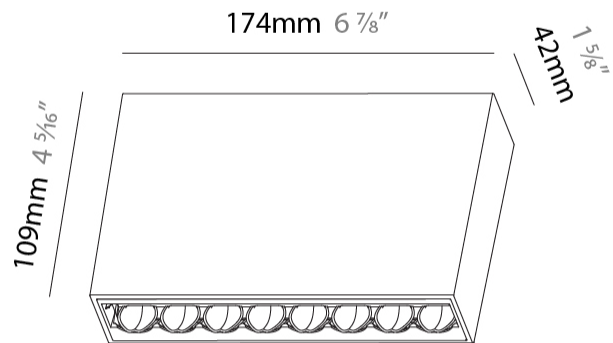

GENERAL

Series: Magiq Hollow Wallwash
Subseries: Magiq Hollow Wallwash
Brand: Prolight
Division: Architectural
Mounting Type: Surface
Mounting Location: Ceiling
Subcategory: Wallwash

PHYSICAL

Shape: Rectangle
Length (mm): 174
Length (in): 6 ⁷/₈
Width (mm): 42
Width (in): 1 ⁵/₈
Height (mm): 109
Height (in): 4 ⁵/₁₆
Light Distribution: Direct
Fixture Finish: SSR / BKV / CWI / CRY / HAB / UFT / ITA / RUA / FTG / MYG / LOD / PUS / FRO / FUP / KIA / POP / BLS / SPG / MEY / GOH / GUM / CHC / COM / ABZ / JAG / OBR / MOS / ROR
Holder Finish: WHI / BLK
Fixture Material: Aluminum Die Cast

ELECTRICAL

Lamp Type: LED (Zhaga Standard)
Input Wattage (W): 19
Total Output Wattage (W): 17.3
Dimming: Tri-Mode (Non-Dimming and Phase Dimming (120Vac only) and 0-10V Dimming)
Driver Included: Yes
Driver Location: Integrated
Driver Type: Constant Current - Universal
Driver Class: Class 1
Input Voltage (V): 120 - 277
Constant Current (mA): 700mA

LED

Number of LEDs: 4
Color Temperature (°K): 2700 / 3000 / 3500 / 4000
Max. Delivered Lumen (lm): 1270 / 1270 / 1513 / 1544
Nominal Lumen (lm): 1492 / 1492 / 1778 / 1814
CRI: >90 CRI
Efficiency (%): 80
Lamp Life (hrs): 50000

OPTICAL

Adjustability: Fixed

RATINGS AND CERTIFICATIONS

Certified By: Certified for North American Standards
IP rating: IP20